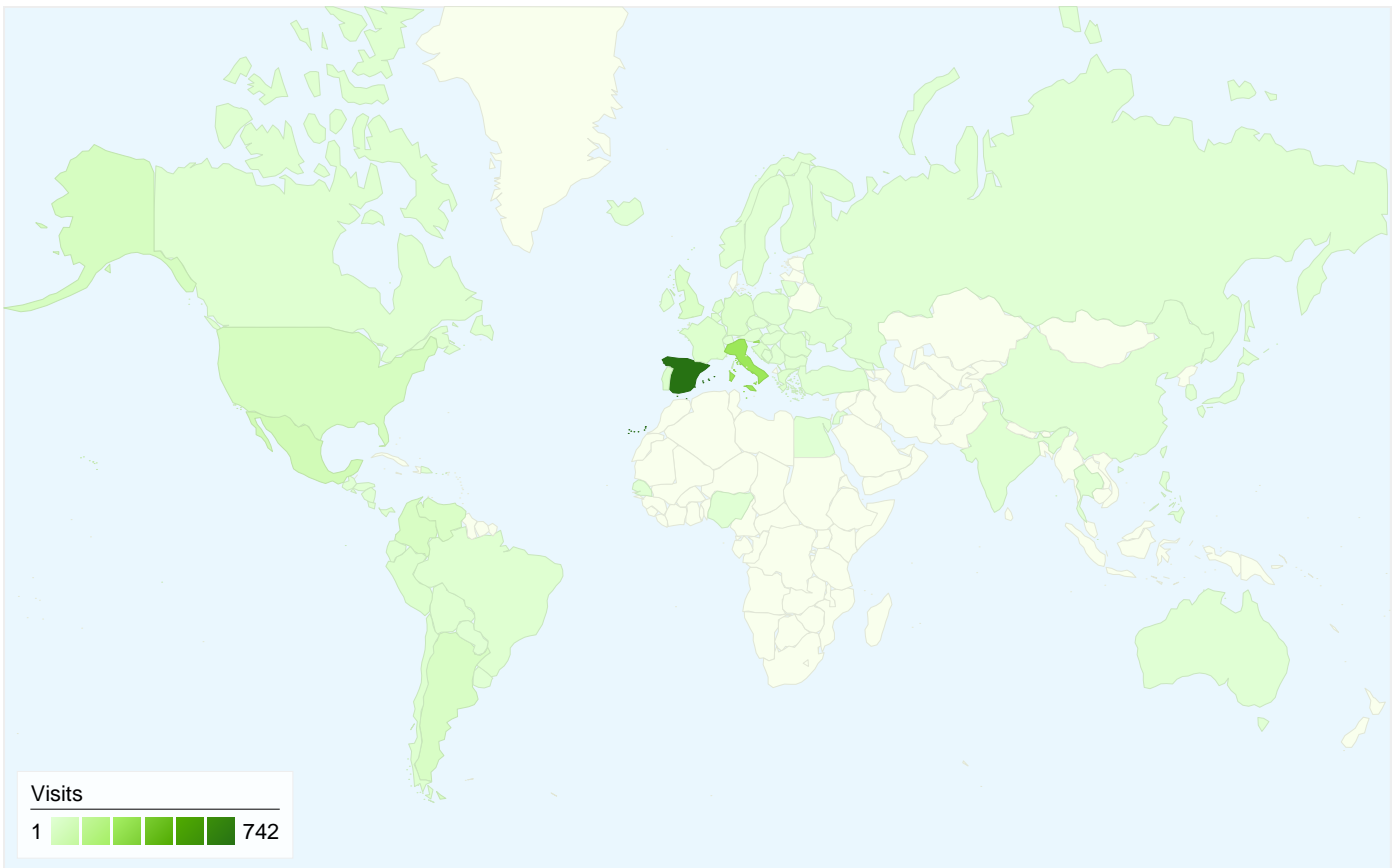

783 visits came from 51 countries/territories

Site Usage

Country/Territory	Visits	Pages/Visit	Avg. Time on Site	% New Visits	Bounce Rate
Spain	465	6.54	00:04:15	39.35%	22.37%
Italy	77	7.99	00:03:54	54.55%	16.88%
Slovenia	66	6.41	00:05:26	33.33%	19.70%
Peru	15	2.27	00:01:35	86.67%	60.00%
United States	13	1.31	00:00:52	100.00%	76.92%
Mexico	11	2.91	00:03:03	90.91%	45.45%
Belgium	11	3.18	00:01:48	72.73%	63.64%
Chile	10	1.40	00:03:06	80.00%	90.00%
Colombia	9	5.00	00:04:24	88.89%	44.44%
Argentina	9	2.22	00:02:21	100.00%	66.67%

1 - 10 of 51

1,774 visits came from 74 countries/territories

Site Usage

Country/Territory	Visits	Pages/Visit	Avg. Time on Site	% New Visits	Bounce Rate
Visits 1,774 % of Site Total: 100.00%	Pages/Visit 4.63 Site Avg: 4.63 (0.00%)	Avg. Time on Site 00:02:51 Site Avg: 00:02:51 (0.00%)	% New Visits 72.32% Site Avg: 72.21% (0.16%)	Bounce Rate 40.19% Site Avg: 40.19% (0.00%)	
Spain	742	5.36	00:03:16	62.67%	29.92%
Italy	274	5.67	00:03:37	76.28%	32.48%
Slovenia	225	4.03	00:02:55	59.11%	42.67%
Mexico	66	4.44	00:05:10	89.39%	53.03%
United States	43	1.44	00:00:09	100.00%	88.37%
Colombia	38	1.63	00:01:28	94.74%	71.05%
Argentina	35	3.54	00:00:52	91.43%	62.86%
Venezuela	30	1.70	00:01:05	96.67%	80.00%
United Kingdom	28	5.36	00:02:11	78.57%	32.14%
Germany	20	5.80	00:01:41	90.00%	30.00%

1 - 10 of 74

2,411 visits came from 66 countries/territories

Site Usage

Country/Territory	Visits	Pages/Visit	Avg. Time on Site	% New Visits	Bounce Rate
Spain	1,365	3.20	00:02:40	52.31%	52.53%
Colombia	181	1.39	00:00:56	95.58%	83.98%
Italy	146	4.03	00:02:12	78.08%	50.00%
Chile	91	1.30	00:00:07	96.70%	86.81%
Mexico	81	1.46	00:00:57	95.06%	82.72%
Slovenia	73	4.00	00:01:54	73.97%	46.58%
Argentina	63	1.70	00:01:26	87.30%	69.84%
United States	49	2.71	00:00:38	89.80%	67.35%
Venezuela	46	1.15	00:00:21	93.48%	86.96%
Ecuador	38	1.79	00:00:42	94.74%	78.95%