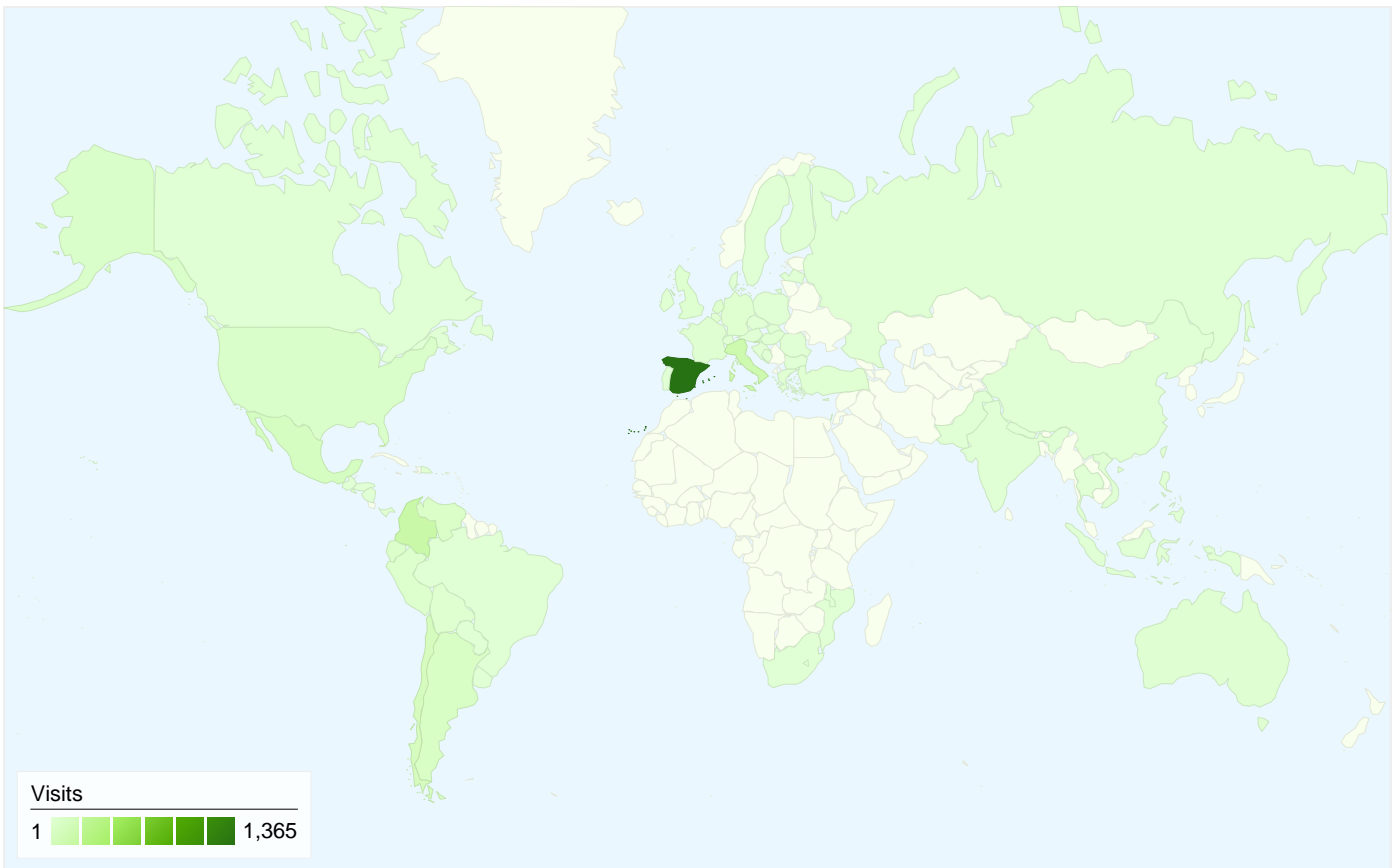

1 - 10 of 51

1,774 visits came from 74 countries/territories

Site Usage

Country/Territory	Visits	Pages/Visit	Avg. Time on Site	% New Visits	Bounce Rate
Visits 1,774 % of Site Total: 100.00%	Pages/Visit 4.63 Site Avg: 4.63 (0.00%)	Avg. Time on Site 00:02:51 Site Avg: 00:02:51 (0.00%)	% New Visits 72.32% Site Avg: 72.21% (0.16%)	Bounce Rate 40.19% Site Avg: 40.19% (0.00%)	
Spain	742	5.36	00:03:16	62.67%	29.92%
Italy	274	5.67	00:03:37	76.28%	32.48%
Slovenia	225	4.03	00:02:55	59.11%	42.67%
Mexico	66	4.44	00:05:10	89.39%	53.03%
United States	43	1.44	00:00:09	100.00%	88.37%
Colombia	38	1.63	00:01:28	94.74%	71.05%
Argentina	35	3.54	00:00:52	91.43%	62.86%
Venezuela	30	1.70	00:01:05	96.67%	80.00%
United Kingdom	28	5.36	00:02:11	78.57%	32.14%
Germany	20	5.80	00:01:41	90.00%	30.00%

1 - 10 of 72

2,299 visits came from 74 countries/territories

Site Usage

Country/Territory	Visits	Pages/Visit	Avg. Time on Site	% New Visits	Bounce Rate
Spain	1,297	3.54	00:02:38	63.84%	45.18%
Italy	194	5.35	00:03:12	84.54%	33.51%
Slovenia	114	3.09	00:02:02	56.14%	52.63%
Colombia	87	1.45	00:01:31	94.25%	80.46%
Mexico	69	1.58	00:02:04	92.75%	73.91%
Chile	47	1.32	00:01:29	87.23%	80.85%
Argentina	37	2.81	00:02:19	83.78%	62.16%
France	36	5.78	00:06:54	50.00%	30.56%
United States	32	1.47	00:01:40	96.88%	78.12%
Venezuela	31	1.29	00:00:45	90.32%	83.87%

1 - 10 of 74

2,411 visits came from 66 countries/territories

Site Usage

Country/Territory	Visits	Pages/Visit	Avg. Time on Site	% New Visits	Bounce Rate
Spain	1,365	3.20	00:02:40	52.31%	52.53%
Colombia	181	1.39	00:00:56	95.58%	83.98%
Italy	146	4.03	00:02:12	78.08%	50.00%
Chile	91	1.30	00:00:07	96.70%	86.81%
Mexico	81	1.46	00:00:57	95.06%	82.72%
Slovenia	73	4.00	00:01:54	73.97%	46.58%
Argentina	63	1.70	00:01:26	87.30%	69.84%
United States	49	2.71	00:00:38	89.80%	67.35%
Venezuela	46	1.15	00:00:21	93.48%	86.96%
Ecuador	38	1.79	00:00:42	94.74%	78.95%